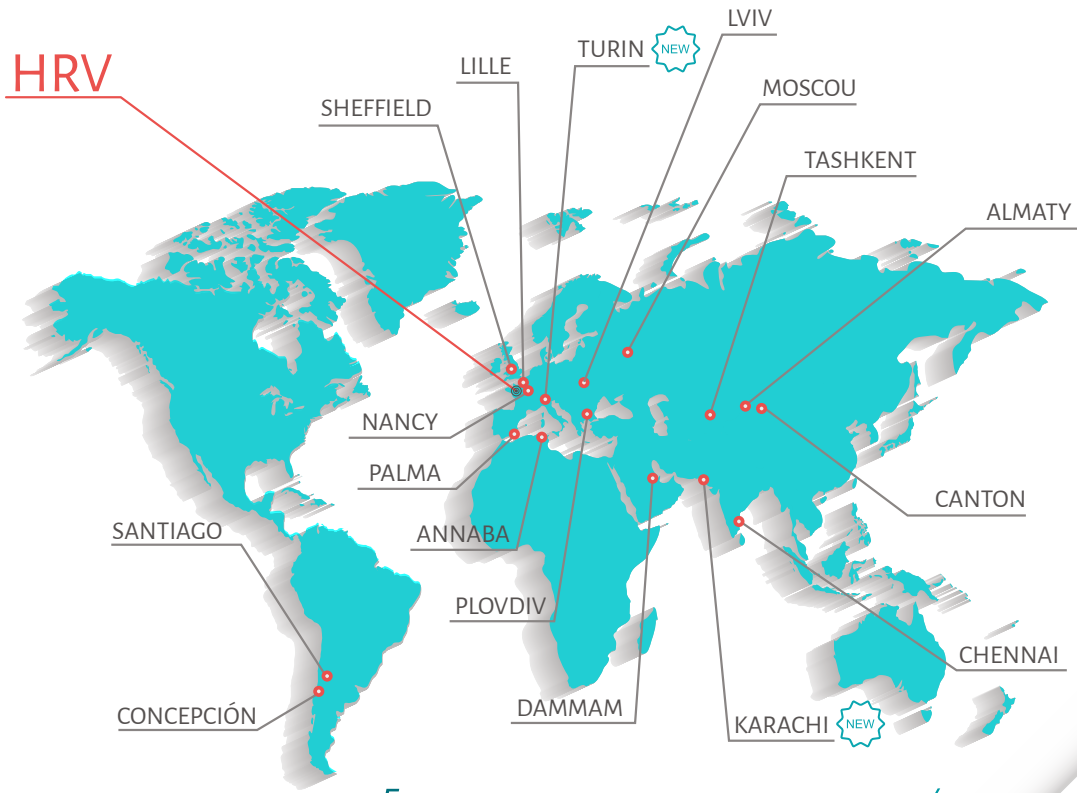

VIRTEASY ASSISTANT

MANAGE & EVALUATE USERS

- MANAGE USERS AND GROUPS
- TRACK PROGRESS
- VIEW SIMULATORS REMOTELY
- EXPORT USER EVALUATIONS / STL
- MANAGE / ALLOCATE COURSES 

VIRTEASY UNIVERSITY

VIRTEASY IS NOW RUNNING ON **UNREAL ENGINE** THANKS TO AN **EPIC MEGAGRANTS** FROM **EPIC GAMES** !

Dentsply
Sirona

salud

INTEGRATIONS

- 3D PRINTERS
- DICOM SCANNERS
- STL SCANNERS
- STUDENT LOGBOOK

FIND YOUR LOCAL DISTRIBUTOR AT VIRTEASY.COM/SALES

THEY JOINED US AND YOU?

Centre d'affaires Technopolis - Rue Louis de Broglie
Bâtiment M - 53810 Changé - FRANCE