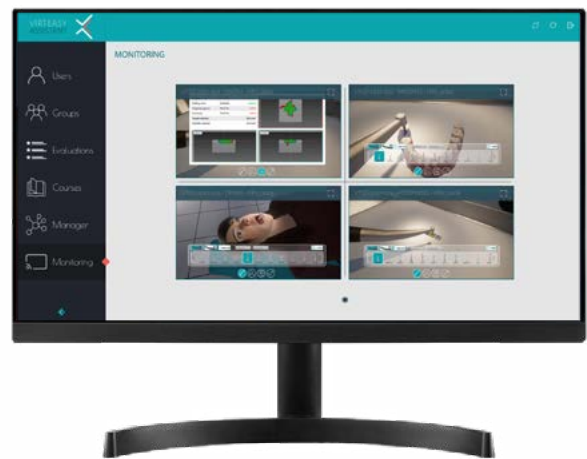

NEW IN V2

ADDED FEATURES IN VIRTEASY DENTAL

- NEW SCANNED JAW
- PATIENT ANIMATIONS
- NEW LIGHTING
- NEW SHADOWS
- NEW GRAPHICS ENVIRONMENT

"WE HAVE FULLY INTEGRATED HRV VR SIMULATION INTO OUR UNDERGRADUATE CURRICULUM"

Development Partner: The University of Sheffield

VIRTEASY DENTAL - TEACHER MODULE

VIRTEASY EDITOR

CREATE NEW EXERCISES

- USE DICOM & STL SCANS
- LIBRARY OF TEETH / CARIES
- MULTIPLE STL IMPORT
- PLAN IMPLANTS
- SET PASS CRITERIA 

VIRTEASY ASSISTANT

MANAGE & EVALUATE USERS

- MANAGE USERS AND GROUPS
- TRACK PROGRESS
- VIEW SIMULATORS REMOTELY
- EXPORT USER EVALUATIONS / STL
- MANAGE / ALLOCATE COURSES 

VIRTEASY UNIVERSITY

VIRTEASY IS NOW RUNNING ON **UNREAL ENGINE** THANKS TO AN **EPIC MEGAGRANTS** FROM **EPIC GAMES** !